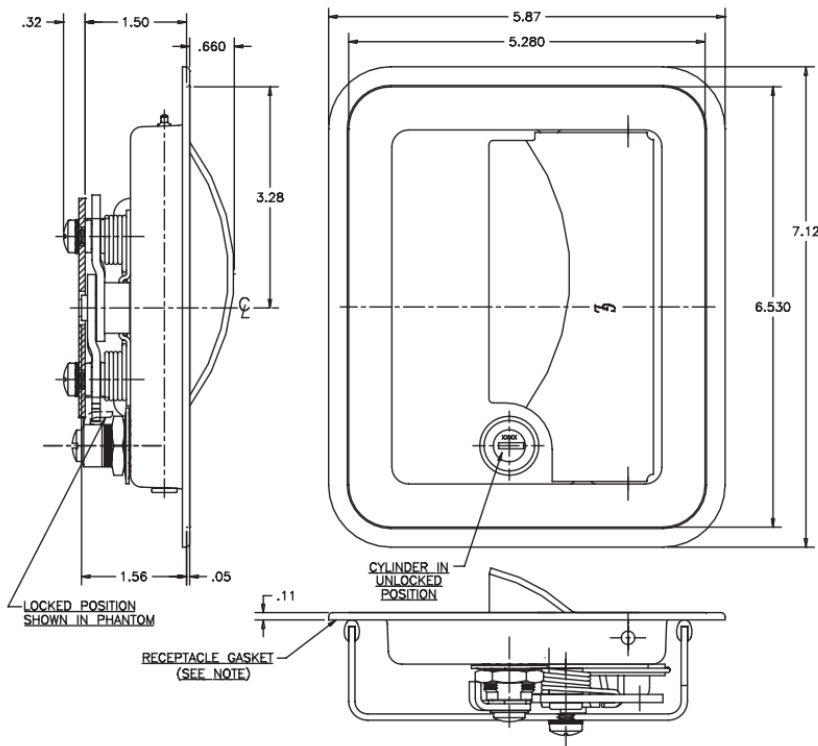

## 16717 Large Radius Paddle Handle Actuator

### Features

- Two point paddle latch with radius in handle
- Two point paddle latch handle that is polished stainless steel, blind mounting receptacle for security that is black powder coated, and a gasket
- Larger radius handle makes the latch easier to operate by giving a person more to grab onto and works well with gloved hands
- Available as key locking or non locking

### Material

- Black receptacle, polished stainless steel handle.

| Part No.      | Type        |
|---------------|-------------|
| 15X-16717-PKR | Key Locking |
| 14-16717-PRK  | Non Locking |

Dimensions in inches