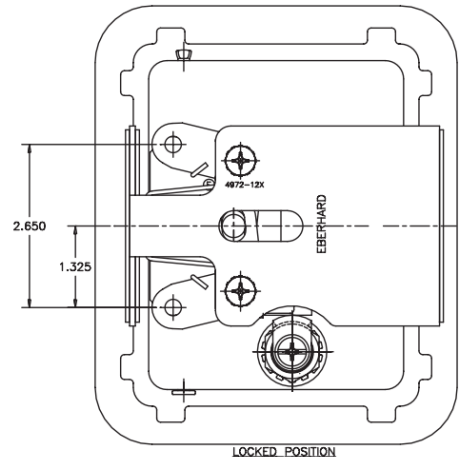

## 16717 Large Radius Paddle Handle Actuator

### Features

- Two point paddle latch with radius in handle
- Two point paddle latch handle that is polished stainless steel, blind mounting receptacle for security that is black powder coated, and a gasket
- Larger radius handle makes the latch easier to operate by giving a person more to grab onto and works well with gloved hands
- Available as key locking or non locking

### Material

- Black receptacle, polished stainless steel handle.

| Part No.      | Type        |
|---------------|-------------|
| 15X-16717-PKR | Key Locking |
| 14-16717-PRK  | Non Locking |

Dimensions in inches