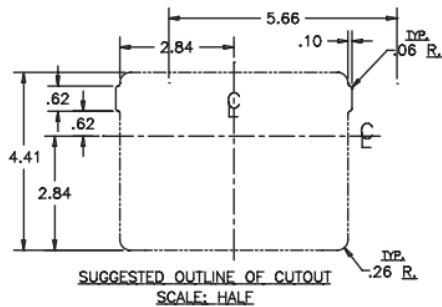

### Features

- Two point paddle latch with radius in handle
- Two point paddle latch handle that is polished stainless steel, blind mounting receptacle for security that is black powder coated, and a gasket
- Larger radius handle makes the latch easier to operate by giving a person more to grab onto and works well with gloved hands
- Available as key locking or non locking

### Material

- Black receptacle, polished stainless steel handle.

| Part No.      | Type        |
|---------------|-------------|
| 15X-16717-PKR | Key Locking |
| 14-16717-PRK  | Non Locking |

Dimensions in inches